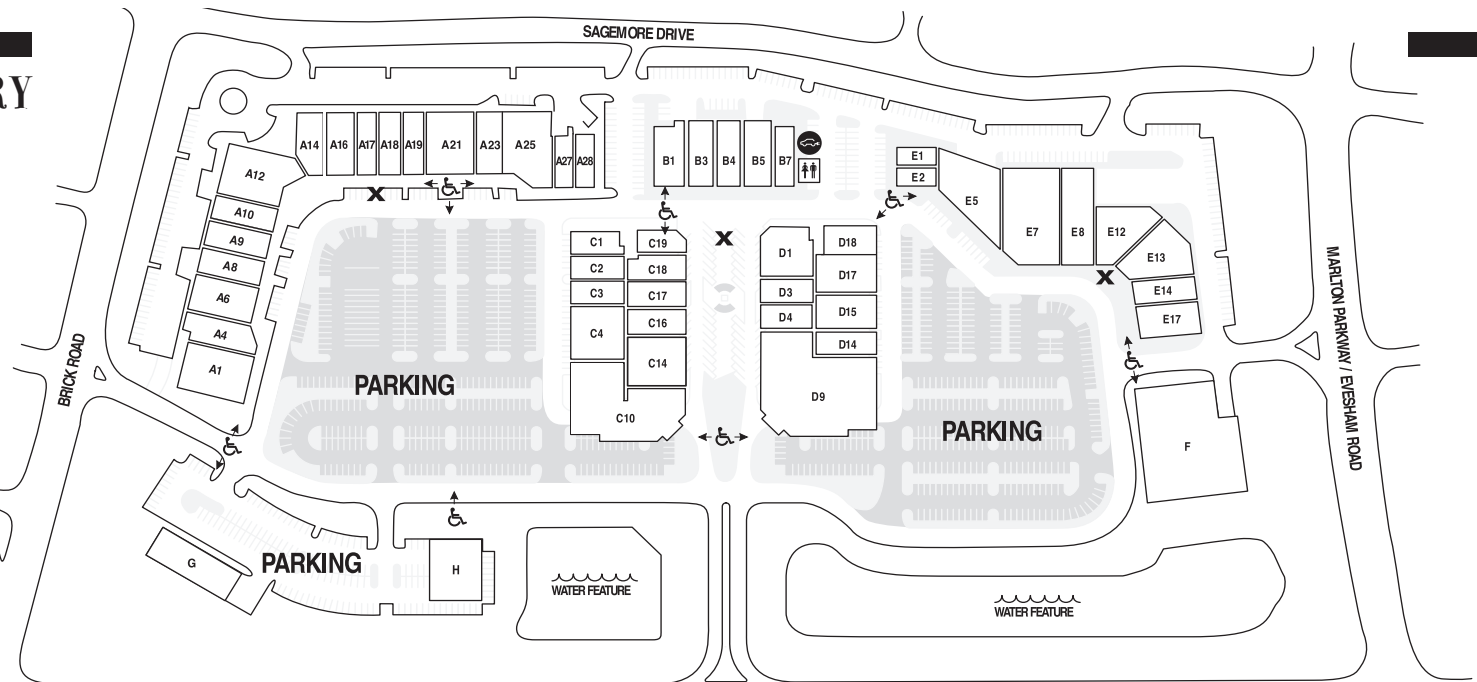

MERCHANT DIRECTORY

KEY

E-1 Promenade
Concierge Services...985-3846

X Directory

Restrooms

Electric Car Charging Station

ADA Accessibility -
The Promenade is ADA accessible with ample parking and an accessible route throughout the site. This directory indicates key access points. If you would like additional information, please contact Concierge Services.

Restrooms can be found in L.L. Bean and all restaurants.

The area code for all stores at The Promenade is 856.

APPAREL

D-3	Alicia DiMichele Boutique	489-4494
A-8	Altar'd State	556-6700
B-1	American Eagle Outfitters*	985-4205
A-4	Ann Taylor*	797-3401
D-9	Anthropologie*	596-4507
B-3	Athleta	797-1050
A-1	Banana Republic*	983-1119
E-7	Brooks Brothers*	983-0143
D-4	Denim Habit	596-2121
C-1	Francesca's Collections*	983-1146
A-9	J. Jill*	797-9500
A-18	Jos A Bank*	988-8898
F-1	L. L. Bean*	810-5560
A-14	Loft	988-1083
A-17	Lucky Brand Dungarees*	985-9570
A-19	Lululemon	983-0952
E-13	Orvis	983-0960
C-16	Ruby and Jenna	983-1110
A-6	Soft Surroundings	
A-23	SOMA	355-8924
C-4	South Moon Under*	988-0254
A-25	Talbots*- Misses, Petites & Women	596-1836
C-14	White House Black Market*	988-1688

HEALTH / BEAUTY

A-10	Blue Mercury 2	985-9226
A-6	Soft Surroundings	
E-12	Suede Salon & Spa	985-0700

CHILDREN'S WEAR

E-7	Brooks Brothers*	983-0143
C-17	Gymboree	810-0107
B-4	Hanna Andersson	446-7002
F-1	L. L. Bean*	810-5560
A-17	Lucky Brand Dungarees*	985-9570

RESTAURANTS

E-2	B. Good	988-0275
C-10	Brio Tuscan Grille	983-0277
D-18	Chipotle	797-1569
C-19	Frutta Bowls	
E-14	LaScala's Fire	452-5757
E-17	Panera Bread	797-0035
G	P.F. Chang's China Bistro	396-0818
H	Redstone American Grill	396-0332
B-7	Zoës Kitchen	334-5615